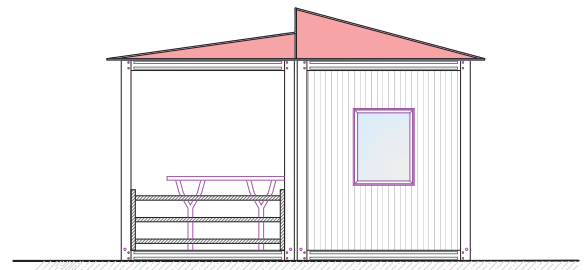

FRONT VIEW

FSC-A9000.1 **30'** 900x240

FRONT VIEW

FSC-A11700.1 **40'** 1170x240

Container Shops

FRONT VIEW

SC-A6000.1 20' 600x240

FRONT VIEW

SC-B6000.1 20' 600x240

FRONT VIEW

SC-B6000.2 20' 600x240

FRONT VIEW

SC-C7000.1 23' 700x300

FRONT VIEW

SIDE VIEW

SC-A6000.2 2x20' 2/600x240

FRONT VIEW

SIDE VIEW

SC-A6000.3 2x20' 2/600x240

Storage Containers

STC-A3000.1 10' 300x240

STC-A3000.2 10' 300x240

STC-A6000.1 20' 600x240

STC-A6000.2 20' 600x240