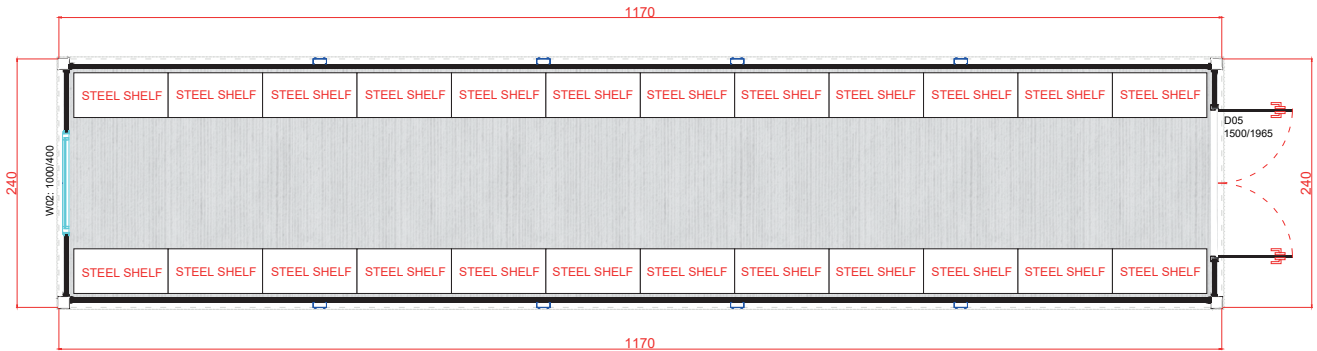

FRONT VIEW

GH-6000.1 **20'** 600x240

GH-6000.2 **20'** 600x240

Showroom Containers

FRONT VIEW

FSC-C5000.1 16' 500x300

FRONT VIEW

FSC-A6000.1 20' 600x240

FRONT VIEW

FSC-A9000.1 **30'** 900x240

FRONT VIEW

FSC-A11700.1 **40'** 1170x240

Container Shops

FRONT VIEW

SC-A6000.1 20' 600x240

FRONT VIEW

SC-B6000.1 20' 600x240

FRONT VIEW

SC-B6000.2 20' 600x240

FRONT VIEW

SC-C7000.1 23' 700x300

FRONT VIEW

SIDE VIEW

SC-A6000.2 2x20' 2/600x240

FRONT VIEW

SIDE VIEW

SC-A6000.3 2x20' 2/600x240

Storage Containers

STC-A3000.1 10' 300x240

STC-A3000.2 10' 300x240

STC-A6000.1 20' 600x240

STC-A6000.2 20' 600x240