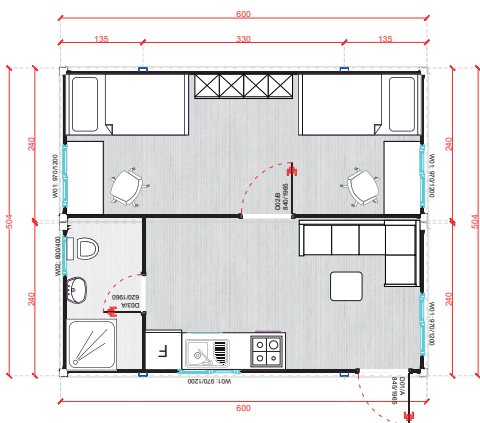

2x20' 2/1170x300

Container Houses

FRONT VIEW

CH-A60001 2x20' 2/600x240

FRONT VIEW

CH-A60002 2x20' 2/600x240

FRONT VIEW

CH-A60003 2x20' 2/600x240

FRONT VIEW

CH-A60004 3x23' 3/700x240

FRONT VIEW

CH-A60005 2x30' 3/900x240

FRONT VIEW

CH-A60006 3x33' 3/1000x300

Guardhouse and Kiosks

GH-1500.1

GH-3000.1

10'

300x240

FRONT VIEW

FRONT VIEW

GH-2400.1 **8'** 240x240

GH-2400.2 **13'** 400x240

FRONT VIEW

SC-B6000.1 20' 600x240

FRONT VIEW

SC-B6000.2 20' 600x240

FRONT VIEW

SC-C7000.1 23' 700x300

FRONT VIEW

SIDE VIEW

SC-A6000.2 2x20' 2/600x240