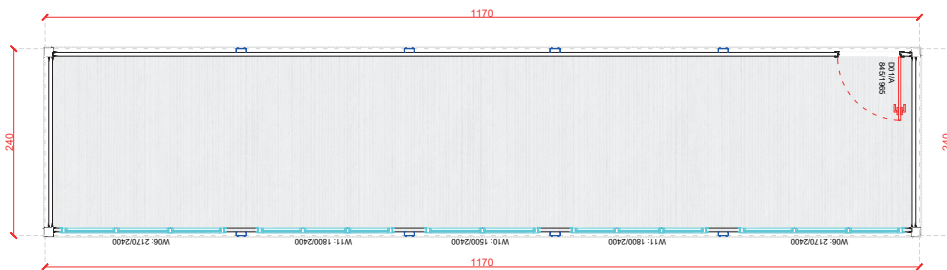

GH-3000.1

10'

300x240

FRONT VIEW

FRONT VIEW

GH-2400.1 **8'** 240x240

GH-2400.2 **13'** 400x240

FRONT VIEW

FRONT VIEW

GH-6000.1 **20'** 600x240

GH-6000.2 **20'** 600x240

Showroom Containers

FRONT VIEW

FSC-C5000.1 16' 500x300

FRONT VIEW

FSC-A6000.1 20' 600x240

FRONT VIEW

FSC-A9000.1 **30'** 900x240

FRONT VIEW

FSC-A11700.1 **40'** 1170x240

Container Shops

FRONT VIEW

SC-A6000.1 20' 600x240

FRONT VIEW

SC-B6000.1 20' 600x240

FRONT VIEW

SC-B6000.2 20' 600x240

FRONT VIEW

SC-C7000.1 23' 700x300

FRONT VIEW

SIDE VIEW

SC-A6000.2 2x20' 2/600x240