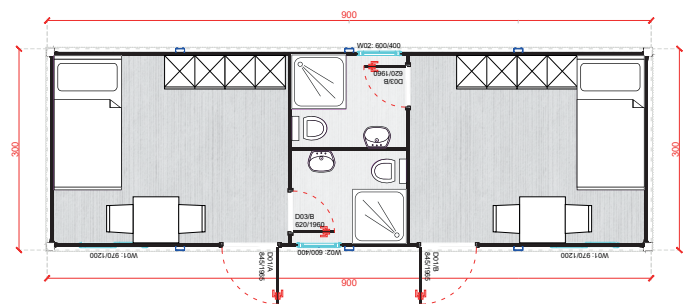

CH-C7000.2 23' 700x300

CH-C7000.3 23' 700x300

CH-C9000.1 30' 900x300

CH-C9000.2 30' 900x300

CH-C9000.3 30' 900x300

1

2

3

2x20' 2/1170x300

Container Houses

FRONT VIEW

CH-A60001 2x20' 2/600x240

FRONT VIEW

CH-A60002 2x20' 2/600x240

FRONT VIEW

CH-A60003 2x20' 2/600x240

GH-3000.1

10'

300x240

FRONT VIEW

FRONT VIEW

GH-2400.1 **8'** 240x240

GH-2400.2 **13'** 400x240

FRONT VIEW

SC-B6000.1 20' 600x240

FRONT VIEW

SC-B6000.2 20' 600x240

FRONT VIEW

SC-C7000.1 23' 700x300

FRONT VIEW

SIDE VIEW

SC-A6000.2 2x20' 2/600x240