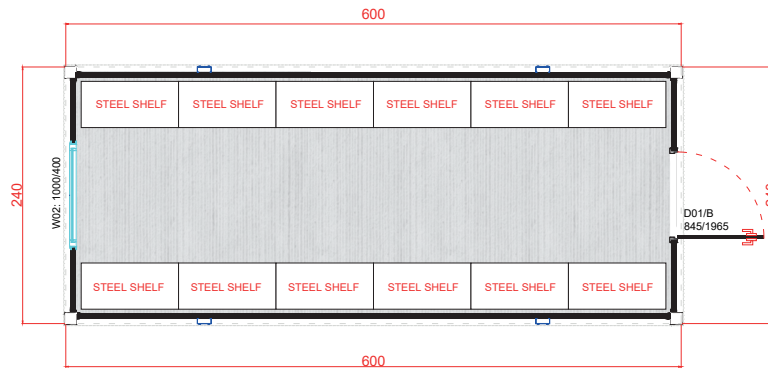

FRONT VIEW

GH-6000.1 **20'** 600x240

GH-6000.2 **20'** 600x240

Showroom Containers

FRONT VIEW

FSC-C5000.1 16' 500x300

FRONT VIEW

FSC-A6000.1 20' 600x240

FRONT VIEW

FSC-A9000.1 **30'** 900x240

FRONT VIEW

FSC-A11700.1 **40'** 1170x240

Container Shops

FRONT VIEW

SC-A6000.1 20' 600x240

FRONT VIEW

SC-B6000.1 20' 600x240

FRONT VIEW

SC-B6000.2 20' 600x240

FRONT VIEW

SC-C7000.1 23' 700x300

FRONT VIEW

SIDE VIEW

SC-A6000.2 2x20' 2/600x240

FRONT VIEW

SIDE VIEW

SC-A6000.3 2x20' 2/600x240

Storage Containers

STC-A3000.1 10' 300x240

STC-A3000.2 10' 300x240

STC-A6000.1 20' 600x240

STC-A6000.2 20' 600x240