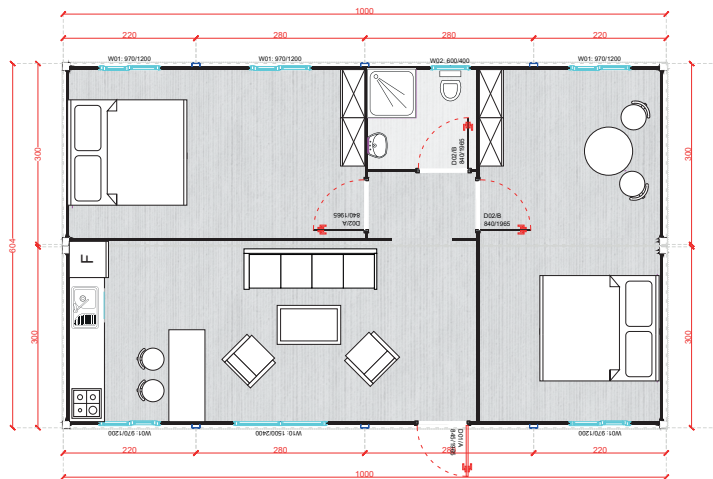

2x20' 2/1170x300

Container Houses

FRONT VIEW

CH-A60001 2x20' 2/600x240

FRONT VIEW

CH-A60002 2x20' 2/600x240

FRONT VIEW

CH-A60003 2x20' 2/600x240

FRONT VIEW

CH-A60004 3x23' 3/700x240

FRONT VIEW

CH-A60005 2x30' 3/900x240

FRONT VIEW

CH-A60006 3x33' 3/1000x300

Guardhouse and Kiosks

GH-1500.1

GH-3000.1

10'

300x240

FRONT VIEW

FRONT VIEW

GH-2400.1 **8'** 240x240

GH-2400.2 **13'** 400x240

FRONT VIEW

SC-B6000.1 20' 600x240

FRONT VIEW

SC-B6000.2 20' 600x240

FRONT VIEW

SC-C7000.1 23' 700x300

FRONT VIEW

SIDE VIEW

SC-A6000.2 2x20' 2/600x240