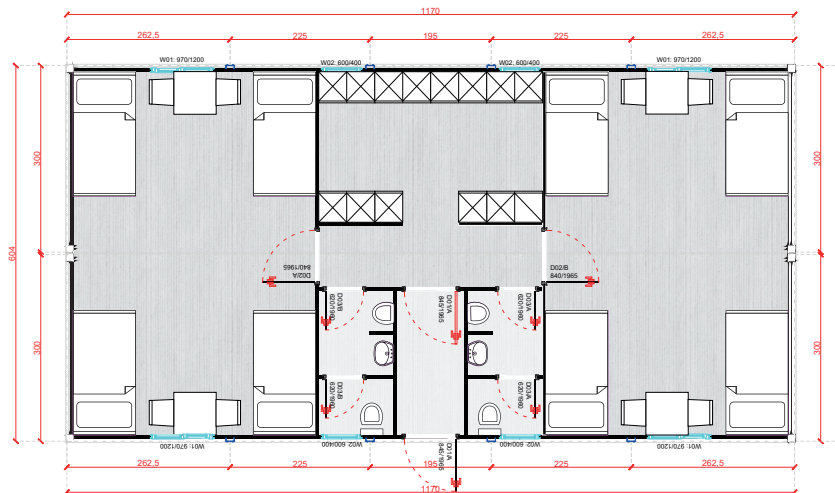

CH-C7000.2 23' 700x300

CH-C7000.3 23' 700x300

CH-C9000.1 30' 900x300

CH-C9000.2 30' 900x300

CH-C9000.3 30' 900x300

1

2

3

2x20' 2/1170x300

Container Houses

FRONT VIEW

CH-A60001 2x20' 2/600x240

FRONT VIEW

CH-A60002 2x20' 2/600x240

FRONT VIEW

CH-A60003 2x20' 2/600x240

GH-3000.1

10'

300x240

FRONT VIEW

FRONT VIEW

GH-2400.1 **8'** 240x240

GH-2400.2 **13'** 400x240

FRONT VIEW

SC-B6000.1 20' 600x240

FRONT VIEW

SC-B6000.2 20' 600x240

FRONT VIEW

SC-C7000.1 23' 700x300

FRONT VIEW

SIDE VIEW

SC-A6000.2 2x20' 2/600x240