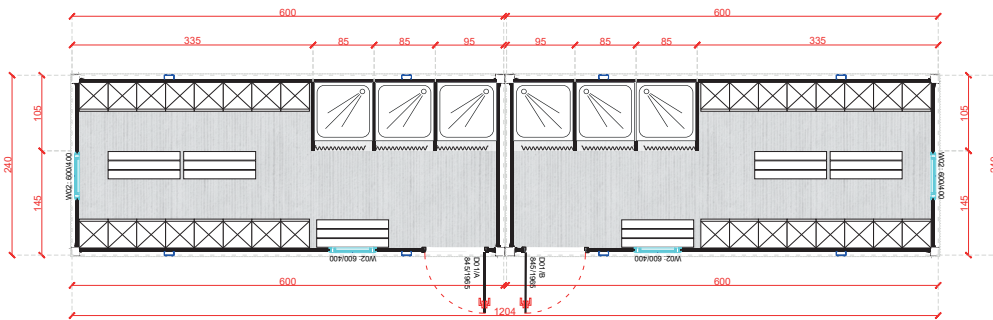

Locker Containers

LC-A3000.1 10' 300x240

LC-A3000.2 10' 300x240

LC-A3000.3 10' 300x240

LC-A6000.1 20' 600x240

LC-A6000.2 20' 600x240

LC-A6000.3 20' 600x240

LC-A6000.4 20' 600x240

LC-A8000.1 26' 800x240

LC-A9000.1 30' 900x240

LC-A6000.5 2x20' 2/600x240

LC-A6000.6 8x20' 8/600x240

Container Houses

CH-A6000.1 20' 600x240

CH-A6000.2 20' 600x240

DC-A6000.1 20' 600x240

FRONT VIEW

FSC-A9000.1 **30'** 900x240

FRONT VIEW

FSC-A11700.1 **40'** 1170x240

Container Shops

FRONT VIEW

SC-A6000.1 20' 600x240

FRONT VIEW

SC-B6000.1 20' 600x240

FRONT VIEW

SC-B6000.2 20' 600x240

FRONT VIEW

SC-C7000.1 23' 700x300

FRONT VIEW

SIDE VIEW

SC-A6000.2 2x20' 2/600x240