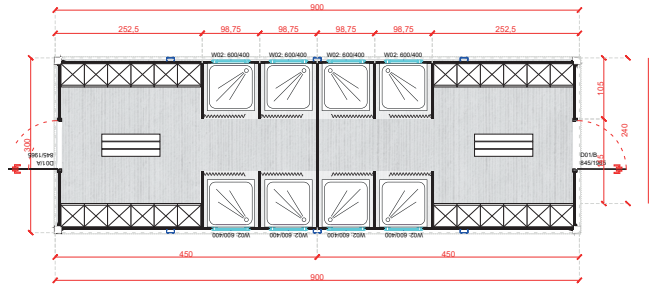

Locker Containers

LC-A3000.1 10' 300x240

LC-A3000.2 10' 300x240

LC-A3000.3 10' 300x240

LC-A6000.1 20' 600x240

LC-A6000.2 20' 600x240

LC-A6000.3 20' 600x240

LC-A6000.4 20' 600x240

LC-A8000.1 26' 800x240

LC-A9000.1 30' 900x240

LC-A6000.5 2x20' 2/600x240

LC-A6000.6 8x20' 8/600x240

Container Houses

CH-A6000.1 20' 600x240

CH-A6000.2 20' 600x240

DC-A6000.1 20' 600x240

FRONT VIEW

FSC-A9000.1 **30'** 900x240

FRONT VIEW

FSC-A11700.1 **40'** 1170x240

Container Shops

FRONT VIEW

SC-A6000.1 20' 600x240

FRONT VIEW

SC-B6000.1 20' 600x240

FRONT VIEW

SC-B6000.2 20' 600x240

FRONT VIEW

SC-C7000.1 23' 700x300

FRONT VIEW

SIDE VIEW

SC-A6000.2 2x20' 2/600x240