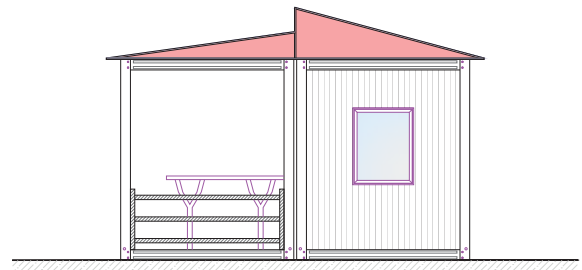

FRONT VIEW

FSC-A9000.1 **30'** 900x240

FRONT VIEW

FSC-A11700.1 **40'** 1170x240

Container Shops

FRONT VIEW

SC-A6000.1 20' 600x240

FRONT VIEW

SC-B6000.1 20' 600x240

FRONT VIEW

SC-B6000.2 20' 600x240

FRONT VIEW

SC-C7000.1 23' 700x300

FRONT VIEW

SIDE VIEW

SC-A6000.2 2x20' 2/600x240

FRONT VIEW

SIDE VIEW

SC-A6000.3 2x20' 2/600x240

Storage Containers

STC-A3000.1 10' 300x240

STC-A3000.2 10' 300x240

STC-A6000.1 20' 600x240

STC-A6000.2 20' 600x240