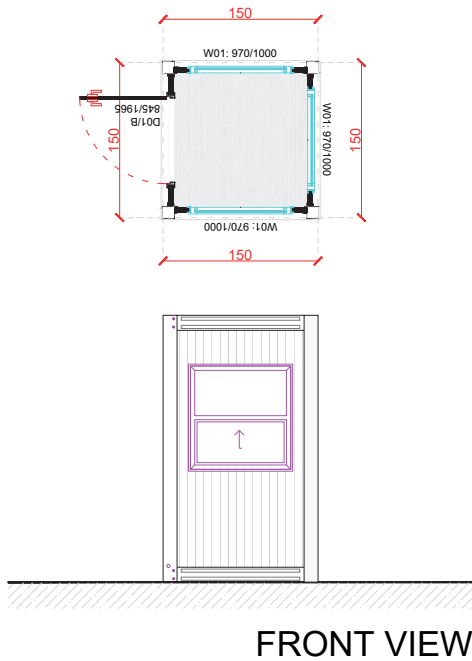

2x20' 2/1170x300

Container Houses

FRONT VIEW

CH-A60001 2x20' 2/600x240

FRONT VIEW

CH-A60002 2x20' 2/600x240

FRONT VIEW

CH-A60003 2x20' 2/600x240

FRONT VIEW

CH-A60004 3x23' 3/700x240

FRONT VIEW

CH-A60005 2x30' 3/900x240

FRONT VIEW

CH-A60006 3x33' 3/1000x300

Guardhouse and Kiosks

GH-1500.1

GH-3000.1

10'

300x240

FRONT VIEW

FRONT VIEW

GH-2400.1 **8'** 240x240

GH-2400.2 **13'** 400x240

FRONT VIEW

SC-B6000.1 20' 600x240

FRONT VIEW

SC-B6000.2 20' 600x240

FRONT VIEW

SC-C7000.1 23' 700x300

FRONT VIEW

SIDE VIEW

SC-A6000.2 2x20' 2/600x240