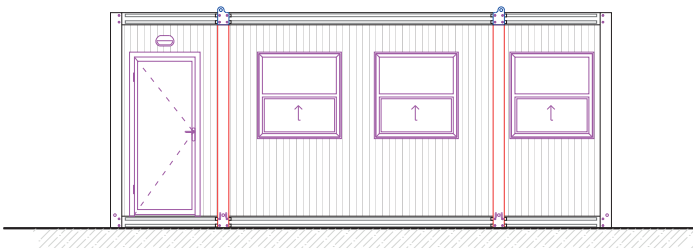

GH-3000.1

10'

300x240

FRONT VIEW

FRONT VIEW

GH-2400.1 **8'** 240x240

GH-2400.2 **13'** 400x240

FRONT VIEW

FRONT VIEW

GH-6000.1 **20'** 600x240

GH-6000.2 **20'** 600x240

Showroom Containers

FRONT VIEW

FSC-C5000.1 16' 500x300

FRONT VIEW

FSC-A6000.1 20' 600x240