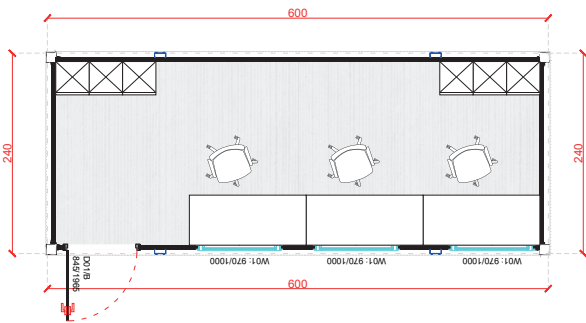

GH-3000.1

10'

300x240

FRONT VIEW

FRONT VIEW

GH-2400.1 **8'** 240x240

GH-2400.2 **13'** 400x240

FRONT VIEW

FRONT VIEW

GH-6000.1 **20'** 600x240

GH-6000.2 **20'** 600x240

Showroom Containers

FRONT VIEW

FSC-C5000.1 16' 500x300

FRONT VIEW

FSC-A6000.1 20' 600x240

FRONT VIEW

FSC-A9000.1 **30'** 900x240

FRONT VIEW

FSC-A11700.1 **40'** 1170x240

Container Shops

FRONT VIEW

SC-A6000.1 20' 600x240

FRONT VIEW

SC-B6000.1 20' 600x240

FRONT VIEW

SC-B6000.2 20' 600x240

FRONT VIEW

SC-C7000.1 23' 700x300

FRONT VIEW

SIDE VIEW

SC-A6000.2 2x20' 2/600x240