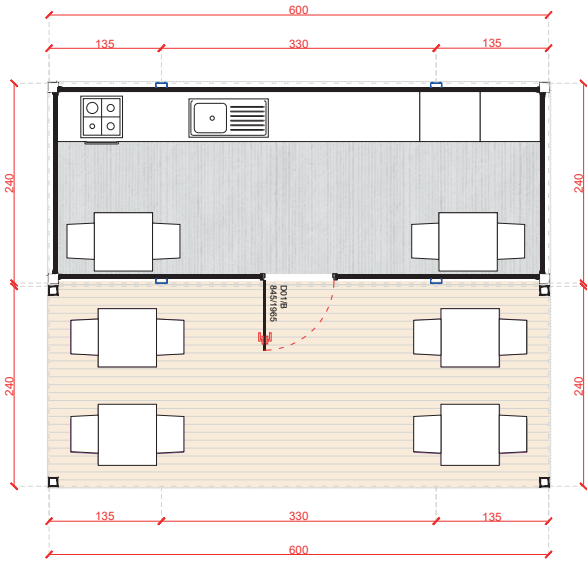

FRONT VIEW

GH-6000.1 **20'** 600x240

GH-6000.2 **20'** 600x240

Showroom Containers

FRONT VIEW

FSC-C5000.1 16' 500x300

FRONT VIEW

FSC-A6000.1 20' 600x240

FRONT VIEW

FSC-A9000.1 **30'** 900x240

FRONT VIEW

FSC-A11700.1 **40'** 1170x240

Container Shops

FRONT VIEW

SC-A6000.1 20' 600x240

FRONT VIEW

SC-B6000.1 20' 600x240

FRONT VIEW

SC-B6000.2 20' 600x240

FRONT VIEW

SC-C7000.1 23' 700x300

FRONT VIEW

SIDE VIEW

SC-A6000.2 2x20' 2/600x240

FRONT VIEW

SIDE VIEW

SC-A6000.3 2x20' 2/600x240

Storage Containers

STC-A3000.1 10' 300x240

STC-A3000.2 10' 300x240

STC-A6000.1 20' 600x240

STC-A6000.2 20' 600x240