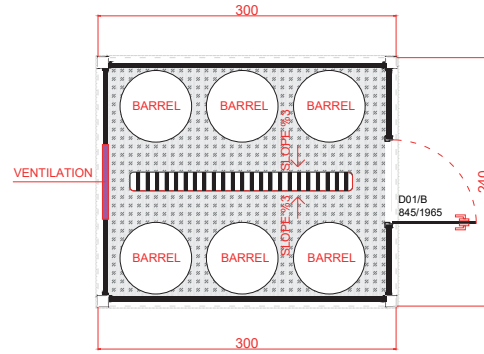

FRONT VIEW

GH-6000.1 **20'** 600x240

GH-6000.2 **20'** 600x240

Showroom Containers

FRONT VIEW

FSC-C5000.1 16' 500x300

FRONT VIEW

FSC-A6000.1 20' 600x240

FRONT VIEW

FSC-A9000.1 **30'** 900x240

FRONT VIEW

FSC-A11700.1 **40'** 1170x240

Container Shops

FRONT VIEW

SC-A6000.1 20' 600x240

FRONT VIEW

SC-B6000.1 20' 600x240

FRONT VIEW

SC-B6000.2 20' 600x240

FRONT VIEW

SC-C7000.1 23' 700x300

FRONT VIEW

SIDE VIEW

SC-A6000.2 2x20' 2/600x240

FRONT VIEW

SIDE VIEW

SC-A6000.3 2x20' 2/600x240

Storage Containers

STC-A3000.1 10' 300x240

STC-A3000.2 10' 300x240

STC-A6000.1 20' 600x240

STC-A6000.2 20' 600x240