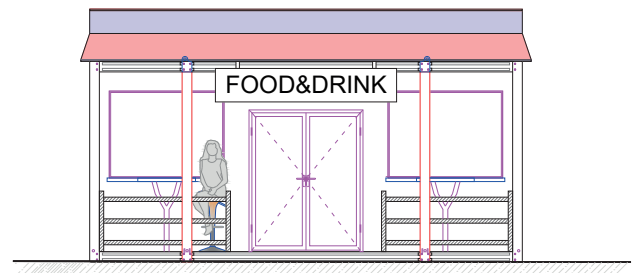

FRONT VIEW

FSC-A9000.1 **30'** 900x240

FRONT VIEW

FSC-A11700.1 **40'** 1170x240

Container Shops

FRONT VIEW

SC-A6000.1 20' 600x240

FRONT VIEW

SC-B6000.1 20' 600x240

FRONT VIEW

SC-B6000.2 20' 600x240

FRONT VIEW

SC-C7000.1 23' 700x300

FRONT VIEW

SIDE VIEW

SC-A6000.2 2x20' 2/600x240

FRONT VIEW

SIDE VIEW

SC-A6000.3 2x20' 2/600x240

Storage Containers

STC-A3000.1 10' 300x240

STC-A3000.2 10' 300x240

STC-A6000.1 20' 600x240

STC-A6000.2 20' 600x240