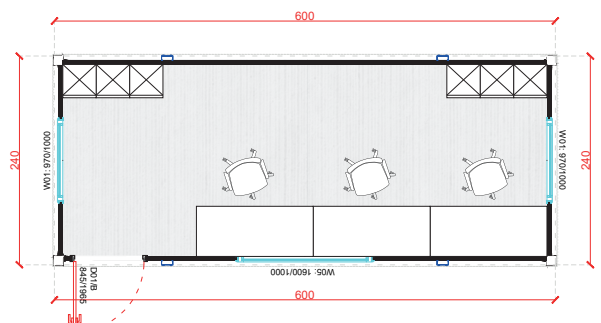

GH-3000.1

10'

300x240

FRONT VIEW

FRONT VIEW

GH-2400.1 **8'** 240x240

GH-2400.2 **13'** 400x240

FRONT VIEW

FRONT VIEW

GH-6000.1 **20'** 600x240

GH-6000.2 **20'** 600x240

Showroom Containers

FRONT VIEW

FSC-C5000.1 16' 500x300

FRONT VIEW

FSC-A6000.1 20' 600x240

FRONT VIEW

FSC-A9000.1 **30'** 900x240

FRONT VIEW

FSC-A11700.1 **40'** 1170x240

Container Shops

FRONT VIEW

SC-A6000.1 20' 600x240

FRONT VIEW

SC-B6000.1 20' 600x240

FRONT VIEW

SC-B6000.2 20' 600x240

FRONT VIEW

SC-C7000.1 23' 700x300

FRONT VIEW

SIDE VIEW

SC-A6000.2 2x20' 2/600x240