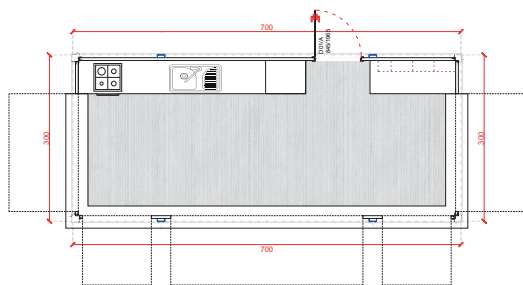

FRONT VIEW

GH-6000.1 **20'** 600x240

GH-6000.2 **20'** 600x240

Showroom Containers

FRONT VIEW

FSC-C5000.1 16' 500x300

FRONT VIEW

FSC-A6000.1 20' 600x240

FRONT VIEW

FSC-A9000.1 **30'** 900x240

FRONT VIEW

FSC-A11700.1 **40'** 1170x240

Container Shops

FRONT VIEW

SC-A6000.1 20' 600x240

FRONT VIEW

SC-B6000.1 20' 600x240

FRONT VIEW

SC-B6000.2 20' 600x240

FRONT VIEW

SC-C7000.1 23' 700x300

FRONT VIEW

SIDE VIEW

SC-A6000.2 2x20' 2/600x240

FRONT VIEW

SIDE VIEW

SC-A6000.3 2x20' 2/600x240

Storage Containers

STC-A3000.1 10' 300x240

STC-A3000.2 10' 300x240

STC-A6000.1 20' 600x240

STC-A6000.2 20' 600x240