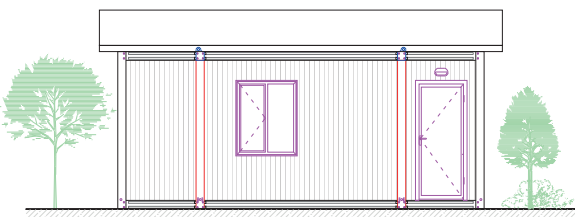

2x20' 2/1170x300

Container Houses

FRONT VIEW

CH-A60001 2x20' 2/600x240

FRONT VIEW

CH-A60002 2x20' 2/600x240

FRONT VIEW

CH-A60003 2x20' 2/600x240

FRONT VIEW

CH-A60004 3x23' 3/700x240

FRONT VIEW

CH-A60005 2x30' 3/900x240

FRONT VIEW

CH-A60006 3x33' 3/1000x300

Guardhouse and Kiosks

GH-1500.1