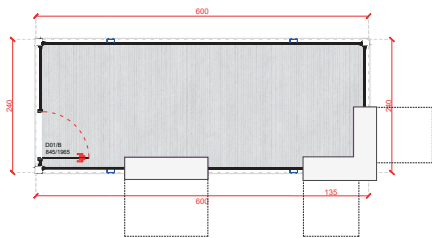

FRONT VIEW

GH-6000.1 **20'** 600x240

GH-6000.2 **20'** 600x240

Showroom Containers

FRONT VIEW

FSC-C5000.1 16' 500x300

FRONT VIEW

FSC-A6000.1 20' 600x240

FRONT VIEW

FSC-A9000.1 **30'** 900x240

FRONT VIEW

FSC-A11700.1 **40'** 1170x240

Container Shops

FRONT VIEW

SC-A6000.1 20' 600x240

FRONT VIEW

SC-B6000.1 20' 600x240

FRONT VIEW

SC-B6000.2 20' 600x240

FRONT VIEW

SC-C7000.1 23' 700x300

FRONT VIEW

SIDE VIEW

SC-A6000.2 2x20' 2/600x240

FRONT VIEW

SIDE VIEW

SC-A6000.3 2x20' 2/600x240

Storage Containers

STC-A3000.1 10' 300x240

STC-A3000.2 10' 300x240

STC-A6000.1 20' 600x240

STC-A6000.2 20' 600x240