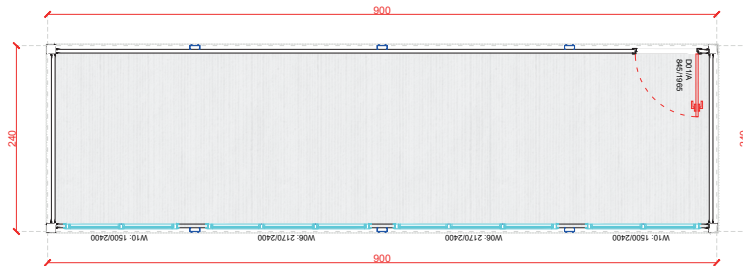

GH-3000.1

10'

300x240

FRONT VIEW

FRONT VIEW

GH-2400.1 **8'** 240x240

GH-2400.2 **13'** 400x240

FRONT VIEW

FRONT VIEW

GH-6000.1 **20'** 600x240

GH-6000.2 **20'** 600x240

Showroom Containers

FRONT VIEW

FSC-C5000.1 16' 500x300

FRONT VIEW

FSC-A6000.1 20' 600x240

FRONT VIEW

FSC-A9000.1 **30'** 900x240

FRONT VIEW

FSC-A11700.1 **40'** 1170x240

Container Shops

FRONT VIEW

SC-A6000.1 20' 600x240

FRONT VIEW

SC-B6000.1 20' 600x240

FRONT VIEW

SC-B6000.2 20' 600x240

FRONT VIEW

SC-C7000.1 23' 700x300

FRONT VIEW

SIDE VIEW

SC-A6000.2 2x20' 2/600x240