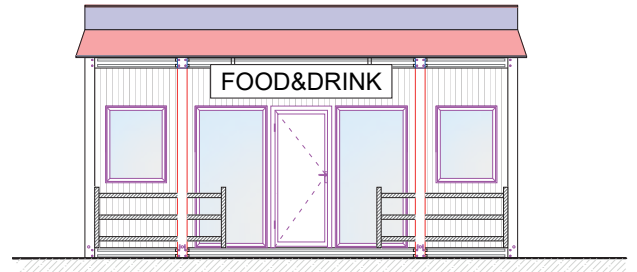

FRONT VIEW

FSC-A9000.1 **30'** 900x240

FRONT VIEW

FSC-A11700.1 **40'** 1170x240

Container Shops

FRONT VIEW

SC-A6000.1 20' 600x240

FRONT VIEW

SC-B6000.1 20' 600x240

FRONT VIEW

SC-B6000.2 20' 600x240

FRONT VIEW

SC-C7000.1 23' 700x300

FRONT VIEW

SIDE VIEW

SC-A6000.2 2x20' 2/600x240

FRONT VIEW

SIDE VIEW

SC-A6000.3 2x20' 2/600x240

Storage Containers

STC-A3000.1 10' 300x240

STC-A3000.2 10' 300x240

STC-A6000.1 20' 600x240

STC-A6000.2 20' 600x240