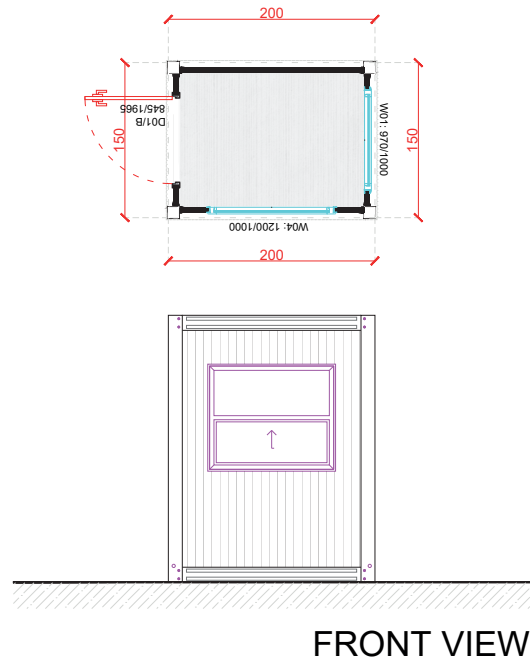

GH-1500.2

7'

200x150