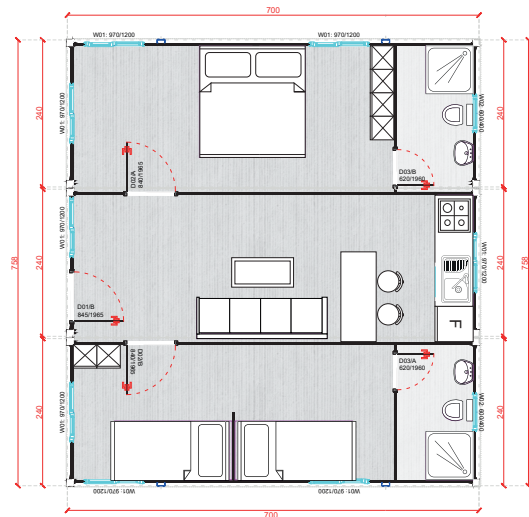

2x20' 2/1170x300

Container Houses

FRONT VIEW

CH-A60001 2x20' 2/600x240

FRONT VIEW

CH-A60002 2x20' 2/600x240

FRONT VIEW

CH-A60003 2x20' 2/600x240

FRONT VIEW

CH-A60004 3x23' 3/700x240

FRONT VIEW

CH-A60005 2x30' 3/900x240

FRONT VIEW

CH-A60006 3x33' 3/1000x300

Guardhouse and Kiosks

GH-1500.1

GH-3000.1

10'

300x240

FRONT VIEW

FRONT VIEW

GH-2400.1 **8'** 240x240

GH-2400.2 **13'** 400x240

FRONT VIEW

SC-B6000.1 20' 600x240

FRONT VIEW

SC-B6000.2 20' 600x240

FRONT VIEW

SC-C7000.1 23' 700x300

FRONT VIEW

SIDE VIEW

SC-A6000.2 2x20' 2/600x240