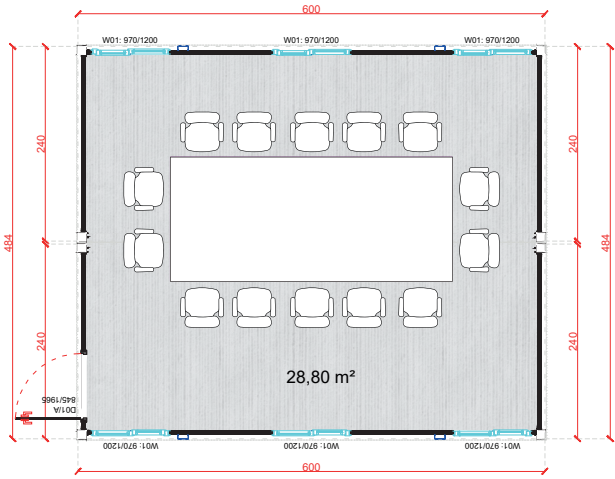

Office Containers

OC-A3000.1 10'
300x240

OC-A6000.1 20'
600x240

OC-A6000.2 20'
600x240

OC-A6000.3 20' 600x240

OC-A6000.4 20' 600x240

OC-A9000.1 30' 900x240

OC-A8000.1 26' 800x240

OC-A6000.5 2x20' 2/600x240

OC-A5000.1 2x16' 2/500x240

OC-A11700.1 2x30' 2/900x240

OC-A11700.1 2x40' 2/1170x240

Office Containers

OC-A10000.1 33' 1000x240

OC-A11700.2 38' 1170x240

OC-A14000.1 46' 1400x240

OC-C7000.1 23' 700x300

OC-C7000.2 23' 700x300

OC-C10000.1 5x33' 5/1000x300

Office Containers

1st Floor

2nd Floor

Sanitary Containers

SC-A2500.1 240x240 **8'**

SC-B6000.1 20' 600x240

FRONT VIEW

SC-B6000.2 20' 600x240

FRONT VIEW

SC-C7000.1 23' 700x300

FRONT VIEW

SIDE VIEW

SC-A6000.2 2x20' 2/600x240