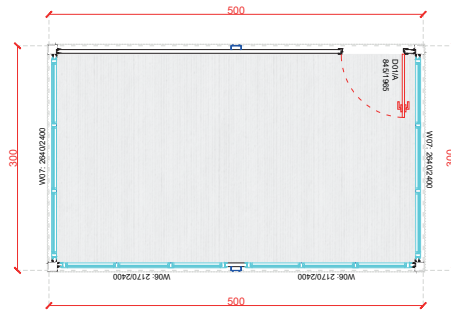

GH-3000.1

10'

300x240

FRONT VIEW

FRONT VIEW

GH-2400.1 **8'** 240x240

GH-2400.2 **13'** 400x240

FRONT VIEW

FRONT VIEW

GH-6000.1 **20'** 600x240

GH-6000.2 **20'** 600x240

Showroom Containers

FRONT VIEW

FSC-C5000.1 16' 500x300

FRONT VIEW

FSC-A6000.1 20' 600x240

FRONT VIEW

FSC-A9000.1 **30'** 900x240

FRONT VIEW

FSC-A11700.1 **40'** 1170x240

Container Shops

FRONT VIEW

SC-A6000.1 20' 600x240

FRONT VIEW

SC-B6000.1 20' 600x240

FRONT VIEW

SC-B6000.2 20' 600x240

FRONT VIEW

SC-C7000.1 23' 700x300

FRONT VIEW

SIDE VIEW

SC-A6000.2 2x20' 2/600x240