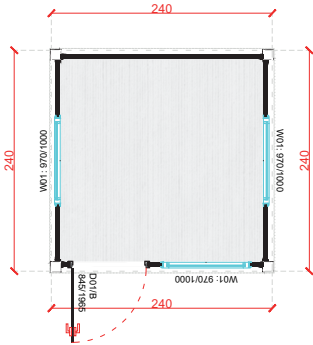

5'

150x150

GH-1500.2

7'

200x150

GH-2000.1

7'

200x200

GH-3000.1

10'

300x240

FRONT VIEW

FRONT VIEW

GH-2400.1 **8'** 240x240

GH-2400.2 **13'** 400x240

FRONT VIEW

FRONT VIEW

GH-6000.1 **20'** 600x240

GH-6000.2 **20'** 600x240

Showroom Containers

FRONT VIEW

FSC-C5000.1 16' 500x300

FRONT VIEW

FSC-A6000.1 20' 600x240

SC-B6000.1 20' 600x240

FRONT VIEW

SC-B6000.2 20' 600x240

FRONT VIEW

SC-C7000.1 23' 700x300

FRONT VIEW

SIDE VIEW

SC-A6000.2 2x20' 2/600x240