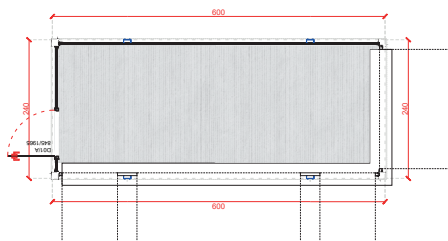

FRONT VIEW

GH-6000.1 **20'** 600x240

GH-6000.2 **20'** 600x240

Showroom Containers

FRONT VIEW

FSC-C5000.1 16' 500x300

FRONT VIEW

FSC-A6000.1 20' 600x240

FRONT VIEW

FSC-A9000.1 **30'** 900x240

FRONT VIEW

FSC-A11700.1 **40'** 1170x240

Container Shops

FRONT VIEW

SC-A6000.1 20' 600x240

FRONT VIEW

SC-B6000.1 20' 600x240

FRONT VIEW

SC-B6000.2 20' 600x240

FRONT VIEW

SC-C7000.1 23' 700x300

FRONT VIEW

SIDE VIEW

SC-A6000.2 2x20' 2/600x240

FRONT VIEW

SIDE VIEW

SC-A6000.3 2x20' 2/600x240

Storage Containers

STC-A3000.1 10' 300x240

STC-A3000.2 10' 300x240

STC-A6000.1 20' 600x240

STC-A6000.2 20' 600x240