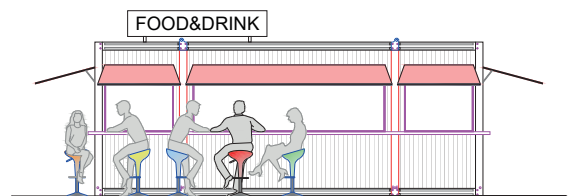

FRONT VIEW

FSC-A9000.1 **30'** 900x240

FRONT VIEW

FSC-A11700.1 **40'** 1170x240

Container Shops

FRONT VIEW

SC-A6000.1 20' 600x240

FRONT VIEW

SC-B6000.1 20' 600x240

FRONT VIEW

SC-B6000.2 20' 600x240

FRONT VIEW

SC-C7000.1 23' 700x300

FRONT VIEW

SIDE VIEW

SC-A6000.2 2x20' 2/600x240

FRONT VIEW

SIDE VIEW

SC-A6000.3 2x20' 2/600x240

Storage Containers

STC-A3000.1 10' 300x240

STC-A3000.2 10' 300x240

STC-A6000.1 20' 600x240

STC-A6000.2 20' 600x240