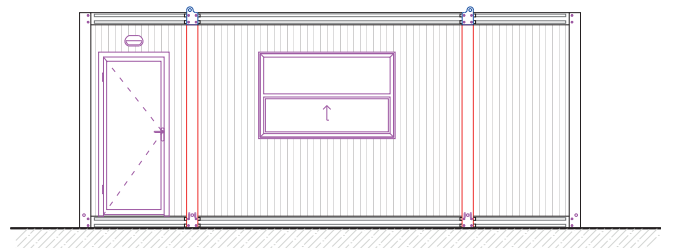

GH-3000.1

10'

300x240

FRONT VIEW

FRONT VIEW

GH-2400.1 **8'** 240x240

GH-2400.2 **13'** 400x240

FRONT VIEW

FRONT VIEW

GH-6000.1 **20'** 600x240

GH-6000.2 **20'** 600x240

Showroom Containers

FRONT VIEW

FSC-C5000.1 16' 500x300

FRONT VIEW

FSC-A6000.1 20' 600x240