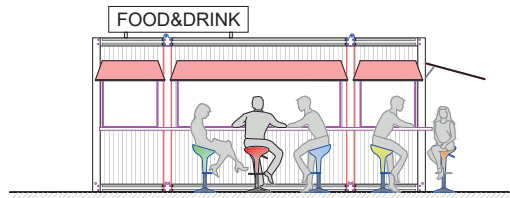

FRONT VIEW

FSC-A9000.1 **30'** 900x240

FRONT VIEW

FSC-A11700.1 **40'** 1170x240

Container Shops

FRONT VIEW

SC-A6000.1 20' 600x240

FRONT VIEW

SC-B6000.1 20' 600x240

FRONT VIEW

SC-B6000.2 20' 600x240

FRONT VIEW

SC-C7000.1 23' 700x300

FRONT VIEW

SIDE VIEW

SC-A6000.2 2x20' 2/600x240