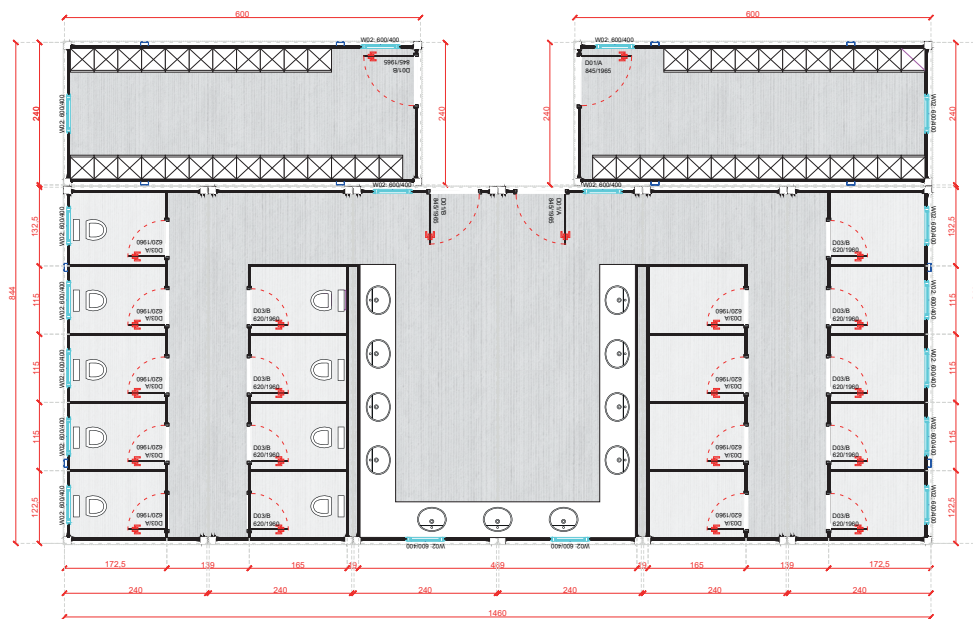

Locker Containers

LC-A3000.1 10' 300x240

LC-A3000.2 10' 300x240

LC-A3000.3 10' 300x240

LC-A6000.1 20' 600x240

LC-A6000.2 20' 600x240

LC-A6000.3 20' 600x240

LC-A6000.4 20' 600x240

LC-A8000.1 26' 800x240

LC-A9000.1 30' 900x240

LC-A6000.5 2x20' 2/600x240

LC-A6000.6 8x20' 8/600x240

Container Houses

CH-A6000.1 20' 600x240

CH-A6000.2 20' 600x240

DC-A6000.1 20' 600x240

SC-B6000.1 20' 600x240

FRONT VIEW

SC-B6000.2 20' 600x240

FRONT VIEW

SC-C7000.1 23' 700x300

FRONT VIEW

SIDE VIEW

SC-A6000.2 2x20' 2/600x240