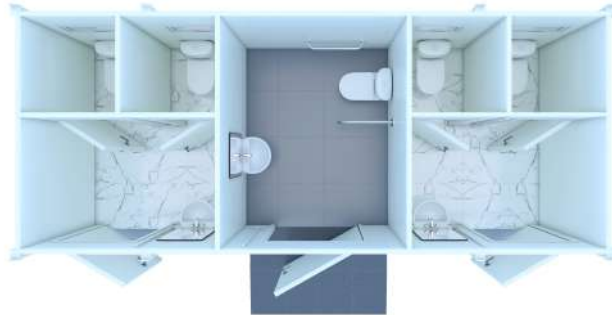

SC-A6000.5 20' 600x240

SC-A6000.5 2x20' 2/600x240

SC-A6000.6 2x20' 2/600x240

Sanitary Containers

SC-A8000.1 2x26' 2/800x240

SC-A6000.7 4x20' 4/600x240

SC-A6000.8 20' 600x240

SC-A2000.1 8' 240x240

Custom made WC container and shower container for construction site camps. Wide range of materials available for sanitary containers : Classic WC, Turkish style WC, stainless steel (inox) WC, WC for the disabled, ceramic urinal, stainless steel urinal, ceramic basin, stainless steel sink, under-basin cabinet, water heater, PVC and fiberglass septic tank.