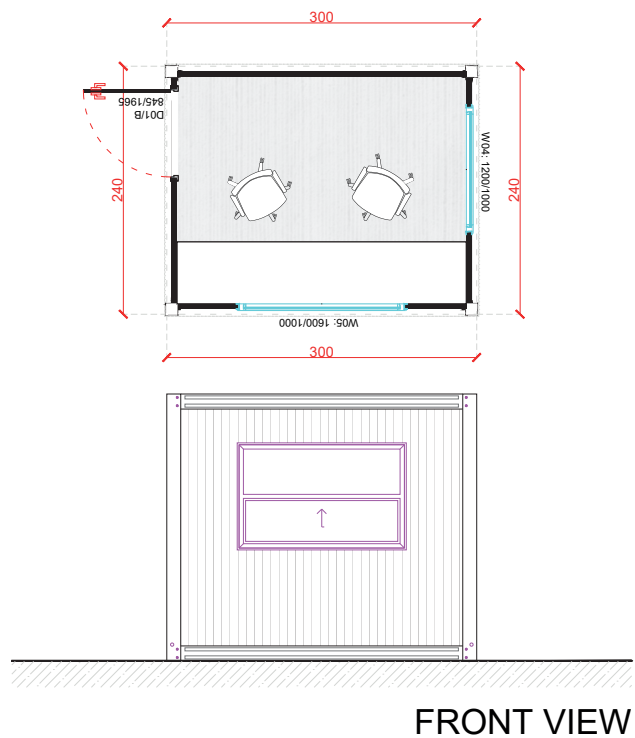

5'

150x150

GH-1500.2

7'

200x150

GH-2000.1

7'

200x200

GH-3000.1

10'

300x240

FRONT VIEW

FRONT VIEW

GH-2400.1 **8'** 240x240

GH-2400.2 **13'** 400x240

FRONT VIEW

FRONT VIEW

GH-6000.1 **20'** 600x240

GH-6000.2 **20'** 600x240

Showroom Containers

FRONT VIEW

FSC-C5000.1 16' 500x300

FRONT VIEW

FSC-A6000.1 20' 600x240

SC-B6000.1 20' 600x240

FRONT VIEW

SC-B6000.2 20' 600x240

FRONT VIEW

SC-C7000.1 23' 700x300

FRONT VIEW

SIDE VIEW

SC-A6000.2 2x20' 2/600x240