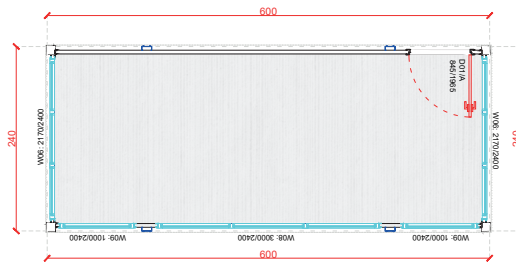

GH-3000.1

10'

300x240

FRONT VIEW

FRONT VIEW

GH-2400.1 **8'** 240x240

GH-2400.2 **13'** 400x240

FRONT VIEW

FRONT VIEW

GH-6000.1 **20'** 600x240

GH-6000.2 **20'** 600x240

Showroom Containers

FRONT VIEW

FSC-C5000.1 16' 500x300

FRONT VIEW

FSC-A6000.1 20' 600x240

FRONT VIEW

FSC-A9000.1 **30'** 900x240

FRONT VIEW

FSC-A11700.1 **40'** 1170x240

Container Shops

FRONT VIEW

SC-A6000.1 20' 600x240

FRONT VIEW

SC-B6000.1 20' 600x240

FRONT VIEW

SC-B6000.2 20' 600x240

FRONT VIEW

SC-C7000.1 23' 700x300

FRONT VIEW

SIDE VIEW

SC-A6000.2 2x20' 2/600x240