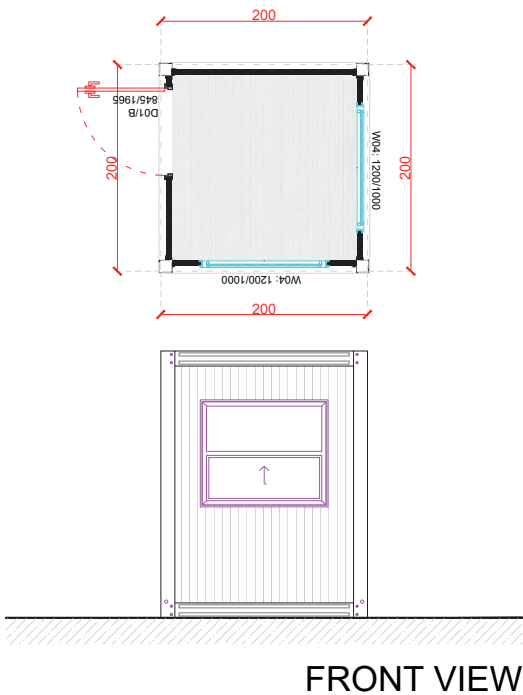

5'

150x150

GH-1500.2

7'

200x150

GH-2000.1

7'

200x200

GH-3000.1

10'

300x240

FRONT VIEW

FRONT VIEW

GH-2400.1 **8'** 240x240

GH-2400.2 **13'** 400x240

FRONT VIEW

FRONT VIEW

GH-6000.1 **20'** 600x240

GH-6000.2 **20'** 600x240

Showroom Containers

FRONT VIEW

FSC-C5000.1 16' 500x300

FRONT VIEW

FSC-A6000.1 20' 600x240

SC-B6000.1 20' 600x240

FRONT VIEW

SC-B6000.2 20' 600x240

FRONT VIEW

SC-C7000.1 23' 700x300

FRONT VIEW

SIDE VIEW

SC-A6000.2 2x20' 2/600x240