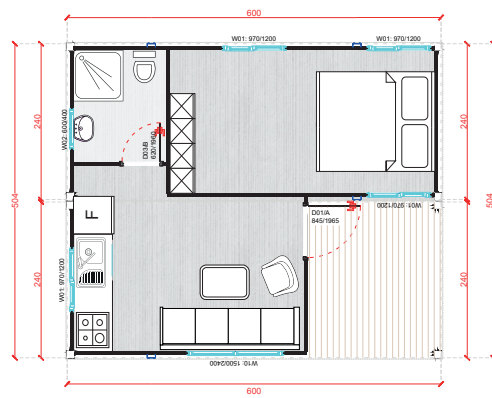

CH-C7000.2 23' 700x300

CH-C7000.3 23' 700x300

CH-C9000.1 30' 900x300

CH-C9000.2 30' 900x300

CH-C9000.3 30' 900x300

1

2

3

2x20' 2/1170x300

Container Houses

FRONT VIEW

CH-A60001 2x20' 2/600x240

FRONT VIEW

CH-A60002 2x20' 2/600x240

FRONT VIEW

CH-A60003 2x20' 2/600x240

GH-3000.1

10'

300x240

FRONT VIEW

FRONT VIEW

GH-2400.1 **8'** 240x240

GH-2400.2 **13'** 400x240

FRONT VIEW

SC-B6000.1 20' 600x240

FRONT VIEW

SC-B6000.2 20' 600x240

FRONT VIEW

SC-C7000.1 23' 700x300

FRONT VIEW

SIDE VIEW

SC-A6000.2 2x20' 2/600x240