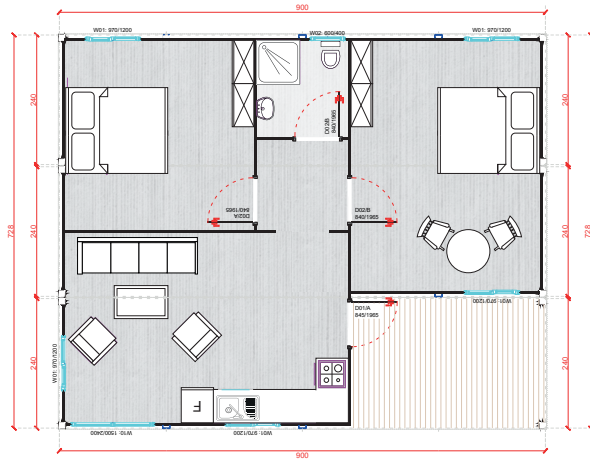

2x20' 2/1170x300

Container Houses

FRONT VIEW

CH-A60001 2x20' 2/600x240

FRONT VIEW

CH-A60002 2x20' 2/600x240

FRONT VIEW

CH-A60003 2x20' 2/600x240

FRONT VIEW

CH-A60004 3x23' 3/700x240

FRONT VIEW

CH-A60005 2x30' 3/900x240

FRONT VIEW

CH-A60006 3x33' 3/1000x300

Guardhouse and Kiosks

GH-1500.1

GH-3000.1

10'

300x240

FRONT VIEW

FRONT VIEW

GH-2400.1 **8'** 240x240

GH-2400.2 **13'** 400x240

FRONT VIEW

SC-B6000.1 20' 600x240

FRONT VIEW

SC-B6000.2 20' 600x240

FRONT VIEW

SC-C7000.1 23' 700x300

FRONT VIEW

SIDE VIEW

SC-A6000.2 2x20' 2/600x240