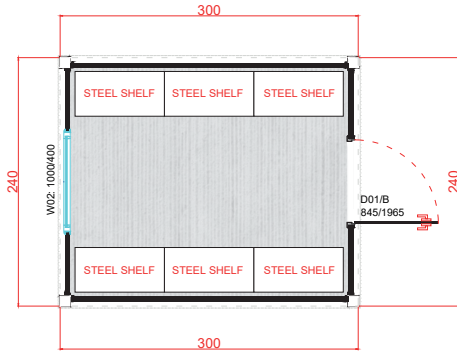

FRONT VIEW

GH-6000.1 **20'** 600x240

GH-6000.2 **20'** 600x240

Showroom Containers

FRONT VIEW

FSC-C5000.1 16' 500x300

FRONT VIEW

FSC-A6000.1 20' 600x240

FRONT VIEW

FSC-A9000.1 **30'** 900x240

FRONT VIEW

FSC-A11700.1 **40'** 1170x240

Container Shops

FRONT VIEW

SC-A6000.1 20' 600x240

FRONT VIEW

SC-B6000.1 20' 600x240

FRONT VIEW

SC-B6000.2 20' 600x240

FRONT VIEW

SC-C7000.1 23' 700x300

FRONT VIEW

SIDE VIEW

SC-A6000.2 2x20' 2/600x240

FRONT VIEW

SIDE VIEW

SC-A6000.3 2x20' 2/600x240

Storage Containers

STC-A3000.1 10' 300x240

STC-A3000.2 10' 300x240

STC-A6000.1 20' 600x240

STC-A6000.2 20' 600x240