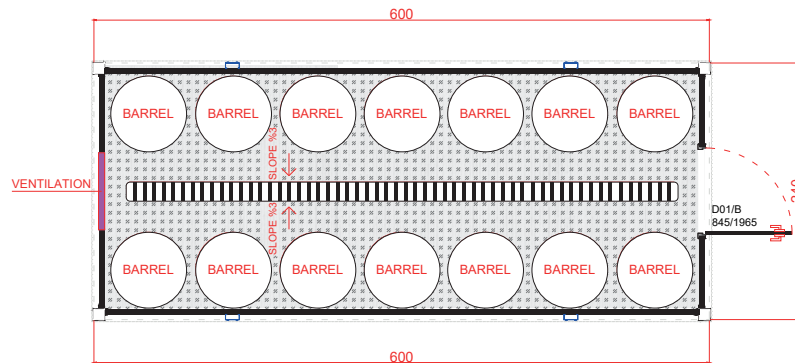

FRONT VIEW

FSC-A9000.1 **30'** 900x240

FRONT VIEW

FSC-A11700.1 **40'** 1170x240

Container Shops

FRONT VIEW

SC-A6000.1 20' 600x240

FRONT VIEW

SC-B6000.1 20' 600x240

FRONT VIEW

SC-B6000.2 20' 600x240

FRONT VIEW

SC-C7000.1 23' 700x300

FRONT VIEW

SIDE VIEW

SC-A6000.2 2x20' 2/600x240

FRONT VIEW

SIDE VIEW

SC-A6000.3 2x20' 2/600x240

Storage Containers

STC-A3000.1 10' 300x240

STC-A3000.2 10' 300x240

STC-A6000.1 20' 600x240

STC-A6000.2 20' 600x240