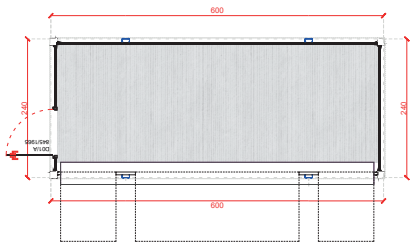

FRONT VIEW

GH-6000.1 **20'** 600x240

GH-6000.2 **20'** 600x240

Showroom Containers

FRONT VIEW

FSC-C5000.1 16' 500x300

FRONT VIEW

FSC-A6000.1 20' 600x240

FRONT VIEW

FSC-A9000.1 **30'** 900x240

FRONT VIEW

FSC-A11700.1 **40'** 1170x240

Container Shops

FRONT VIEW

SC-A6000.1 20' 600x240

FRONT VIEW

SC-B6000.1 20' 600x240

FRONT VIEW

SC-B6000.2 20' 600x240

FRONT VIEW

SC-C7000.1 23' 700x300

FRONT VIEW

SIDE VIEW

SC-A6000.2 2x20' 2/600x240

FRONT VIEW

SIDE VIEW

SC-A6000.3 2x20' 2/600x240

Storage Containers

STC-A3000.1 10' 300x240

STC-A3000.2 10' 300x240

STC-A6000.1 20' 600x240

STC-A6000.2 20' 600x240