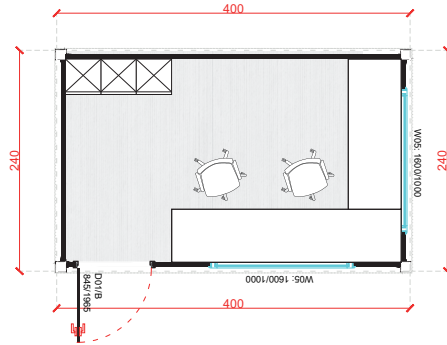

5'

150x150

GH-1500.2

7'

200x150

GH-2000.1

7'

200x200

GH-3000.1

10'

300x240

FRONT VIEW

FRONT VIEW

GH-2400.1 **8'** 240x240

GH-2400.2 **13'** 400x240

FRONT VIEW

FRONT VIEW

GH-6000.1 **20'** 600x240

GH-6000.2 **20'** 600x240

Showroom Containers

FRONT VIEW

FSC-C5000.1 16' 500x300

FRONT VIEW

FSC-A6000.1 20' 600x240

SC-B6000.1 20' 600x240

FRONT VIEW

SC-B6000.2 20' 600x240

FRONT VIEW

SC-C7000.1 23' 700x300

FRONT VIEW

SIDE VIEW

SC-A6000.2 2x20' 2/600x240