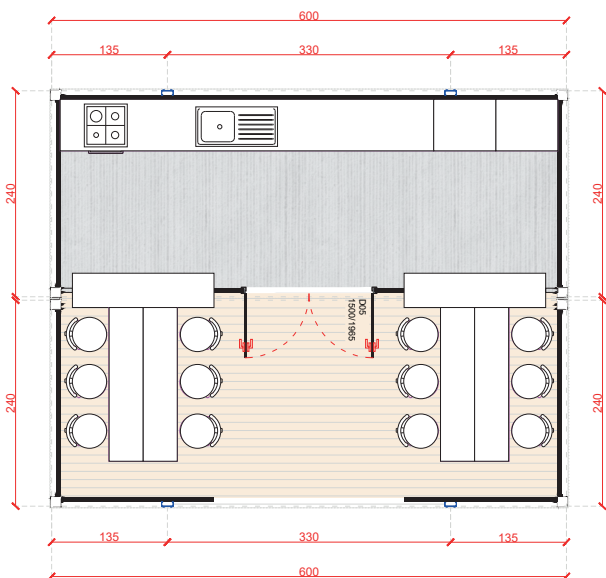

FRONT VIEW

GH-6000.1 **20'** 600x240

GH-6000.2 **20'** 600x240

Showroom Containers

FRONT VIEW

FSC-C5000.1 16' 500x300

FRONT VIEW

FSC-A6000.1 20' 600x240

FRONT VIEW

FSC-A9000.1 **30'** 900x240

FRONT VIEW

FSC-A11700.1 **40'** 1170x240

Container Shops

FRONT VIEW

SC-A6000.1 20' 600x240

FRONT VIEW

SC-B6000.1 20' 600x240

FRONT VIEW

SC-B6000.2 20' 600x240

FRONT VIEW

SC-C7000.1 23' 700x300

FRONT VIEW

SIDE VIEW

SC-A6000.2 2x20' 2/600x240

FRONT VIEW

SIDE VIEW

SC-A6000.3 2x20' 2/600x240

Storage Containers

STC-A3000.1 10' 300x240

STC-A3000.2 10' 300x240

STC-A6000.1 20' 600x240

STC-A6000.2 20' 600x240