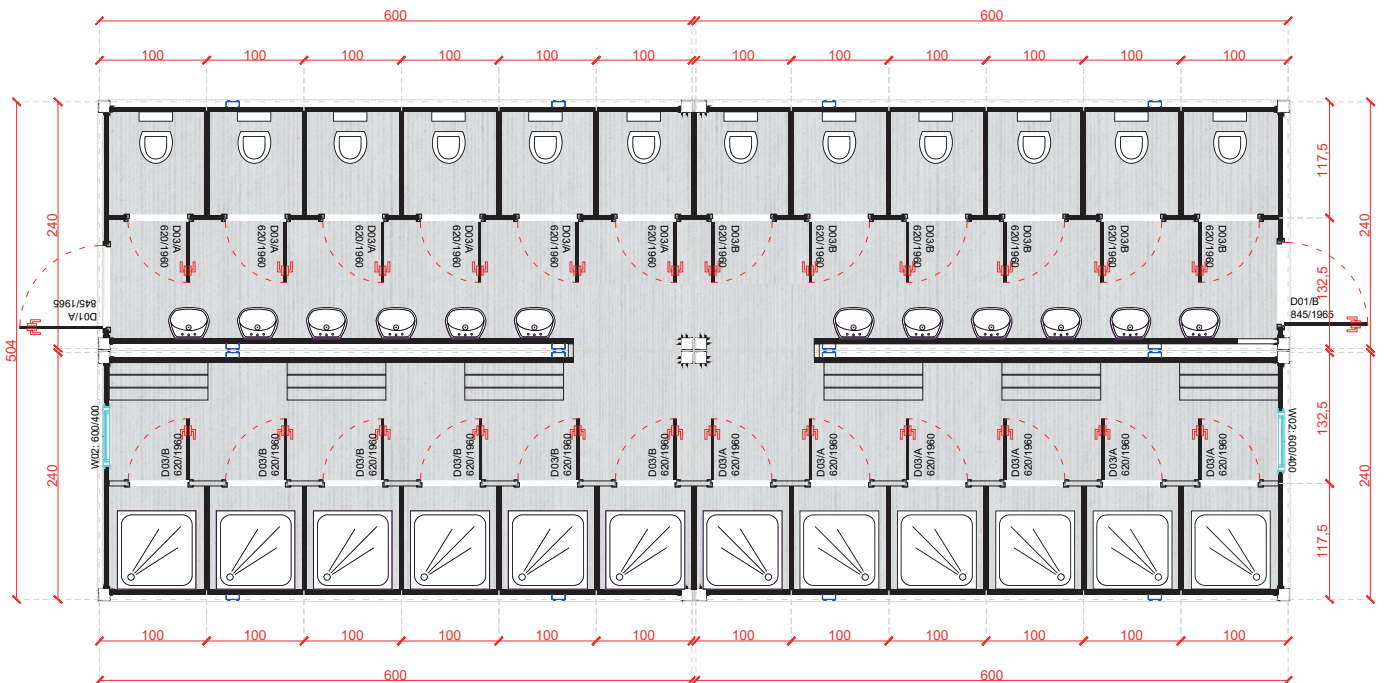

SC-A3000.1 300x240 **10'**

SC-A3000.2 300x240 **10'**

SC-A3000.3 300x240 **10'**

SC-A6000.1 20' 600x240

SC-A6000.2 20' 600x240

SC-A6000.3 20' 600x240

SC-C6000.1 20' 600x300

SC-A6000.4 20' 600x240

SC-A6000.5 20' 600x240

SC-A6000.5 2x20' 2/600x240

SC-A6000.6 2x20' 2/600x240

Sanitary Containers

SC-A8000.1 2x26' 2/800x240

SC-A6000.7 4x20' 4/600x240

SC-A6000.8 20' 600x240

SC-A2000.1 8' 240x240

FRONT VIEW

FSC-A9000.1 **30'** 900x240

FRONT VIEW

FSC-A11700.1 **40'** 1170x240

Container Shops

FRONT VIEW

SC-A6000.1 20' 600x240

FRONT VIEW

SC-B6000.1 20' 600x240

FRONT VIEW

SC-B6000.2 20' 600x240

FRONT VIEW

SC-C7000.1 23' 700x300

FRONT VIEW

SIDE VIEW

SC-A6000.2 2x20' 2/600x240